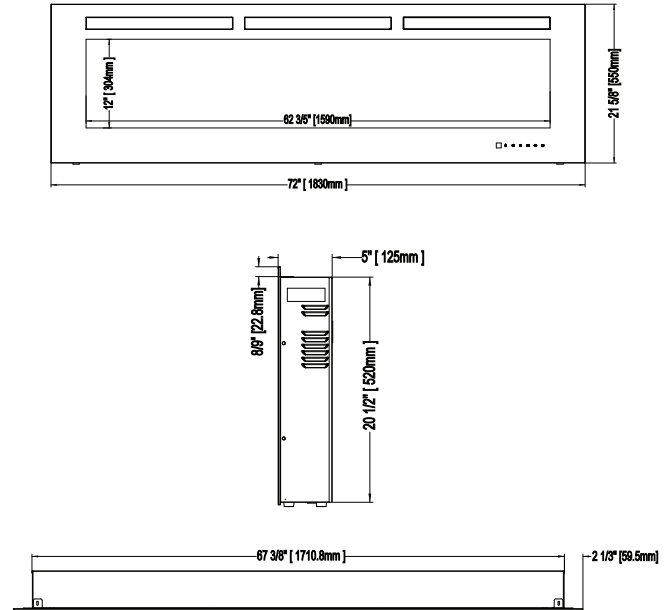

Features and Benefits

- Simply plugs into a 120v wall outlet or can be hardwired
- Crystal clear cube ember bed accents the flame
- Feature the option of both blue or orange flame, or a combination of both
- Paintable cord cover included (covers cord and can be painted to blend in with existing décor)
- On-screen controls dim after 10 seconds disappearing completely off screen
- Convenient remote control (controls flame intensity, flame color option, blower, heat output and timer)
- Up to 5,000 BTU's
- 1,548 sq. in. viewing area
- 1,500 watts