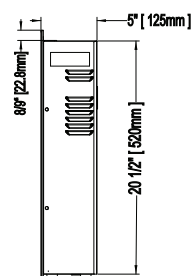

Features and Benefits

- Simply plugs into a 120v wall outlet or can be hardwired
- Crystal clear cube ember bed accents the flame
- Feature the option of both blue or orange flame, or a combination of both
- Paintable cord cover included (covers cord and can be painted to blend in with existing décor)
- On-screen controls dim after 10 seconds disappearing completely off screen
- Convenient remote control (controls flame intensity, flame color option, blower, heat output and timer)
- Up to 5,000 BTU's
- 1,290 sq. in. viewing area
- 1,500 watts