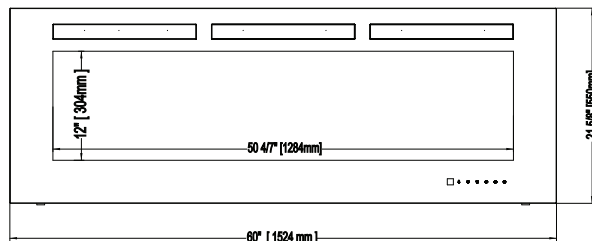

Continental CEFL60FH Linear Electric Fireplace

Create a comforting environment with Continentals CEFL60FH Linear Electric Fireplace. Simply hang this fireplace like a piece of art using the integrated bracket, plug it in, and you are ready to use it. The slim depth won't intrude into the space. The glass ember bed and beautiful flames of this electric fireplace will add gravitas to any home or office.

Competitive Advantages

- High Power LED lights provide day or night intensity and require no servicing
- Ultra slim design
- Can be fully recessed into the wall for a flush appearance or easily hang on the wall with the built-in mounting bracket
- 100% SAFE GUARD™ automatic gas shut off for your peace of mind

Features and Benefits

- Simply plugs into a 120v wall outlet or can be hardwired
- Crystal clear cube ember bed accents the flame
- Feature the option of both blue or orange flame, or a combination of both
- Paintable cord cover included (covers cord and can be painted to blend in with existing décor)
- On-screen controls dim after 10 seconds disappearing completely off screen
- Convenient remote control (controls flame intensity, flame color option, blower, heat output and timer)
- Up to 5,000 BTU's
- 1,290 sq. in. viewing area
- 1,500 watts

Media and Trim Features Options

LOW ENERGY
LED
HIGH INTENSITY

- 103 Miller Drive, Crittenden, Kentucky, USA 41030
- 24 Napoleon Road, Barrie, Ontario, Canada L4M 0G8
- 7200 Trans Canada Highway, Montreal, Quebec, Canada H4T 1A3

Tel: 1-866-820-8686
continentalfireplaces.com

CON 08-20-00010